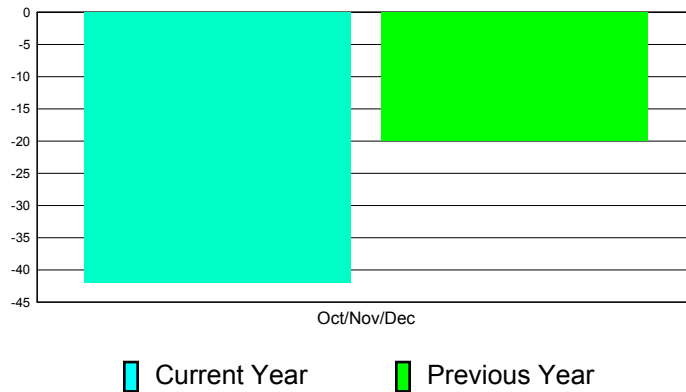

Comparison of Membership Gain/Loss

Current Year Compared to the Previous Year