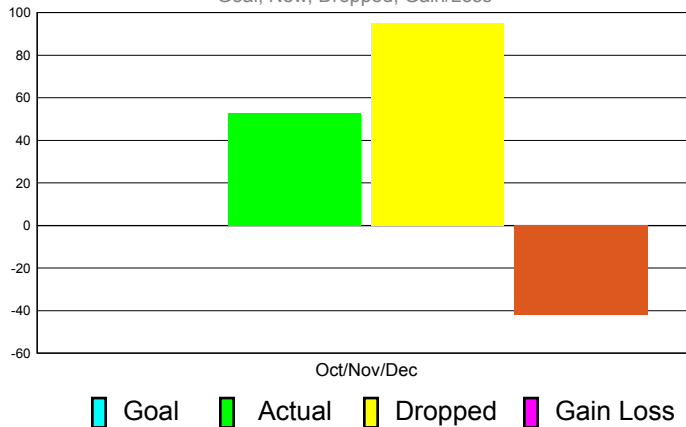

Membership Results 2011-2012

Goal, New, Dropped, Gain/Loss