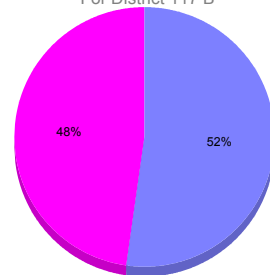

Goal, New, Dropped, Gain/Loss

Comparison of Membership Gain/Loss

Current Year Compared to the Previous Year

Gender Comparison 2010-2011

For District 117 B

Oct/Nov/Dec

■ Male ■ Female